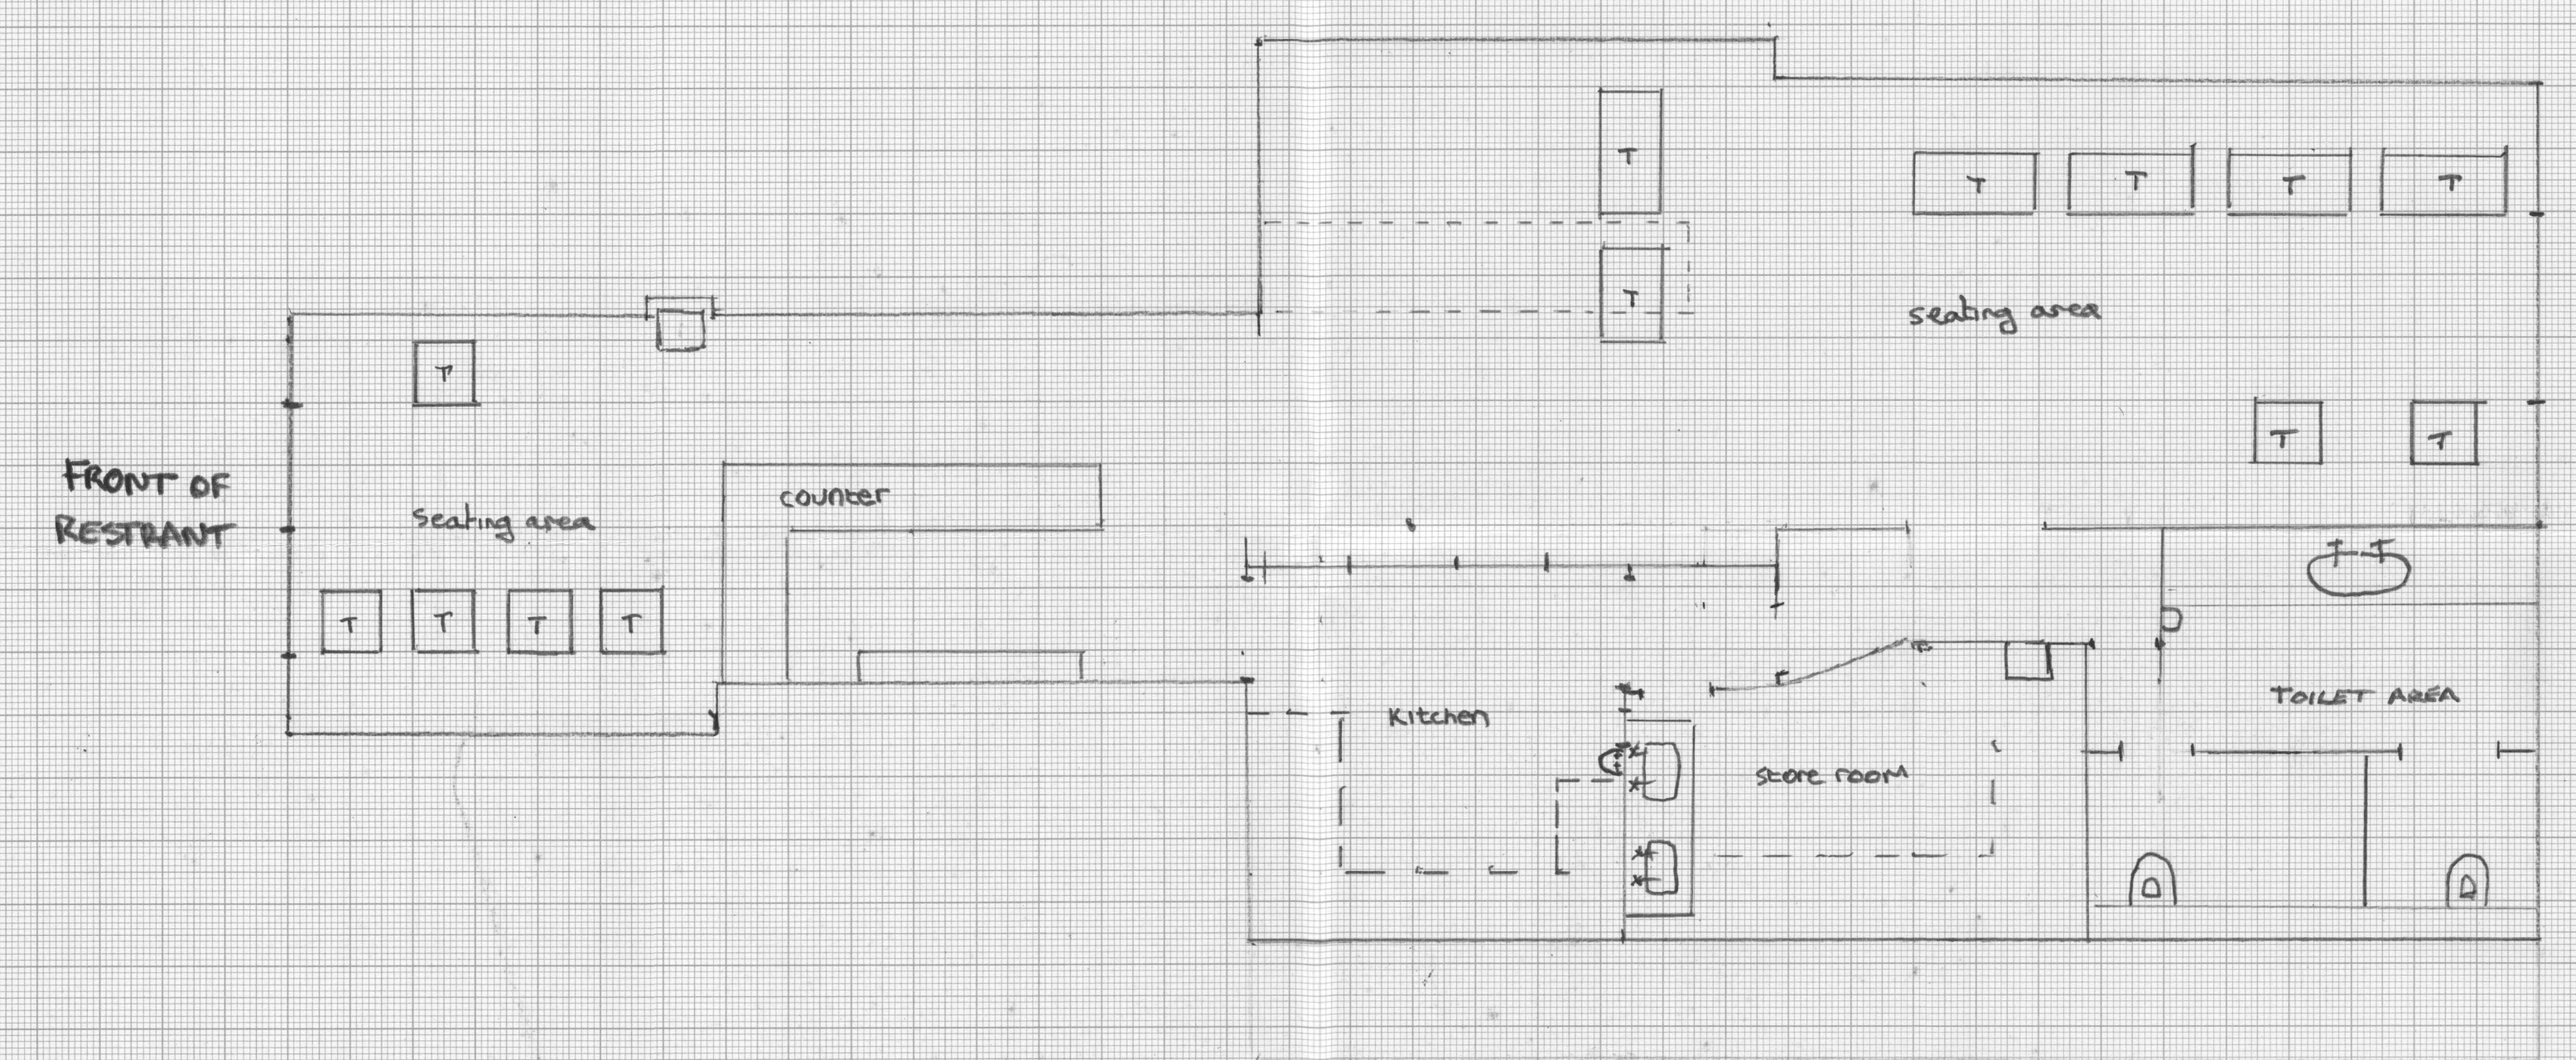

Stateside  
294 Hayden's Rd  
Sw 19 852

SCALE 1 TO 100 1M  
PROPOSED BAR AREA - - - -  
EXISTING TABLES T

This page is intentionally left blank